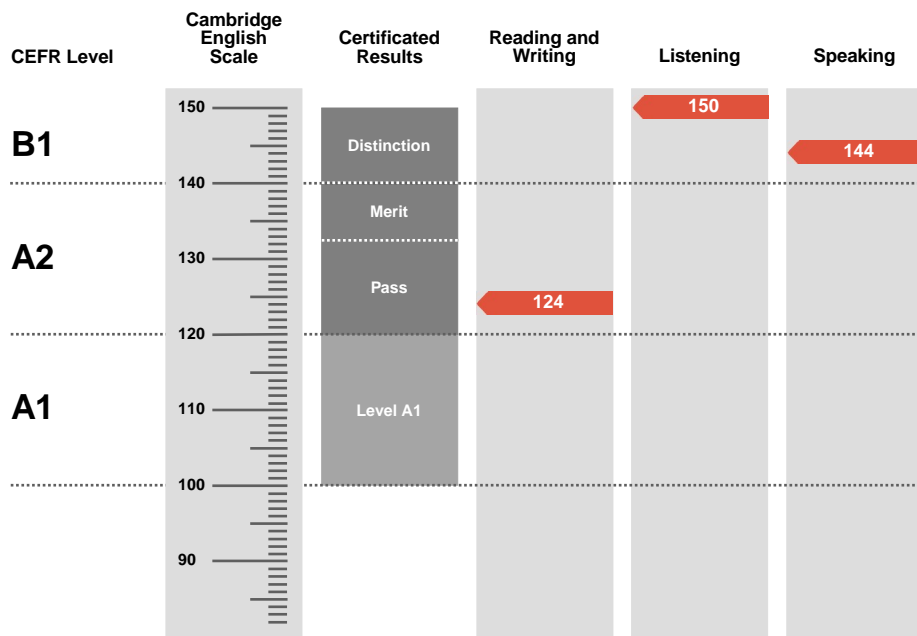

**Pass With Merit**

Overall Score

**136**

CEFR Level

**A2**

Key is an examination targeted at Level A2 in the Council of Europe's Common European Framework of Reference.

Candidates achieving a Pass with Distinction (between 140 and 150 on the Cambridge English Scale) receive a certificate stating that they have demonstrated ability at Level B1. Candidates achieving Pass with Merit or Pass (between 120 and 139 on the Cambridge English Scale) receive a certificate at Level A2.