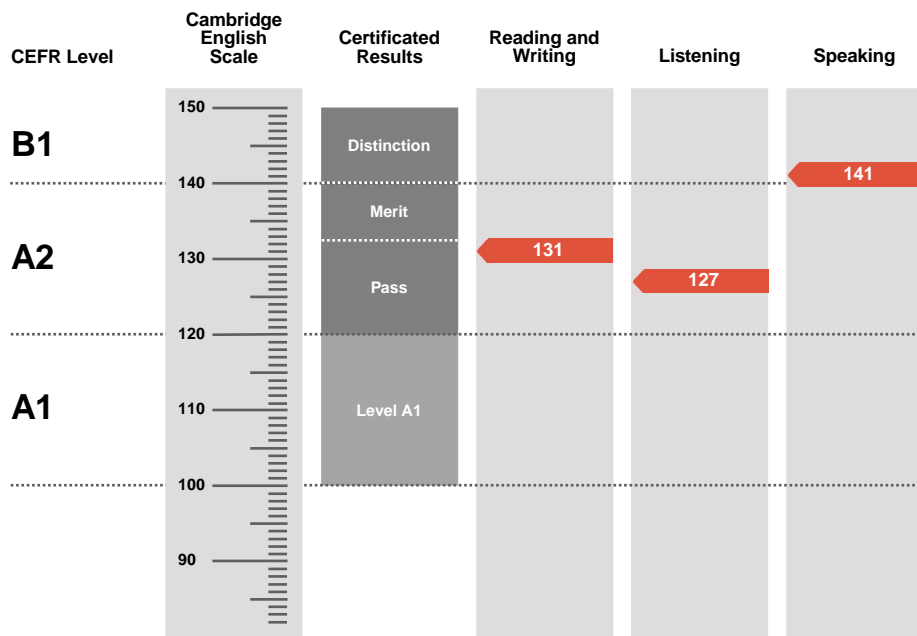

**Pass With Merit**

Overall Score

**133**

CEFR Level

**A2**

Key is an examination targeted at Level A2 in the Council of Europe's Common European Framework of Reference.

Candidates achieving a Pass with Distinction (between 140 and 150 on the Cambridge English Scale) receive a certificate stating that they have demonstrated ability at Level B1. Candidates achieving Pass with Merit or Pass (between 120 and 139 on the Cambridge English Scale) receive a certificate at Level A2.