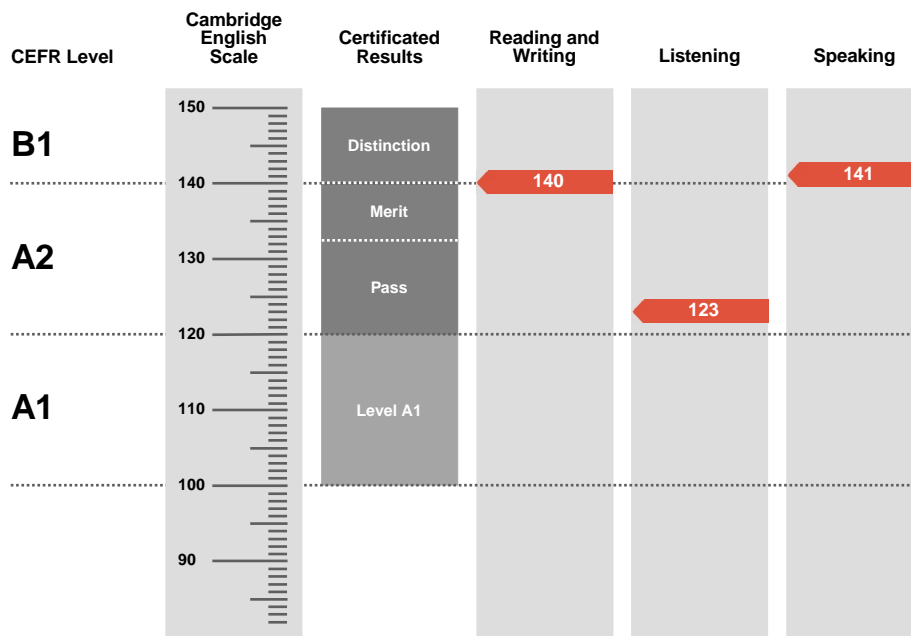

**Pass With Merit**

Overall Score

**136**

CEFR Level

**A2**

Key is an examination targeted at Level A2 in the Council of Europe's Common European Framework of Reference.

Candidates achieving a Pass with Distinction (between 140 and 150 on the Cambridge English Scale) receive a certificate stating that they have demonstrated ability at Level B1. Candidates achieving Pass with Merit or Pass (between 120 and 139 on the Cambridge English Scale) receive a certificate at Level A2.