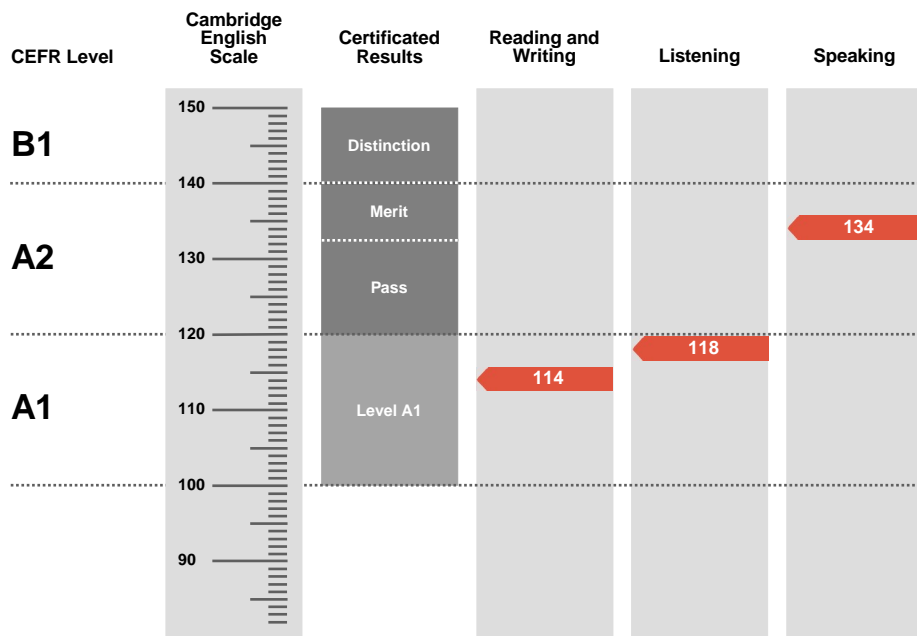

**Pass**

Overall Score

**120**

CEFR Level

**A2**

Key is an examination targeted at Level A2 in the Council of Europe's Common European Framework of Reference.

Candidates achieving a Pass with Distinction (between 140 and 150 on the Cambridge English Scale) receive a certificate stating that they have demonstrated ability at Level B1. Candidates achieving Pass with Merit or Pass (between 120 and 139 on the Cambridge English Scale) receive a certificate at Level A2.