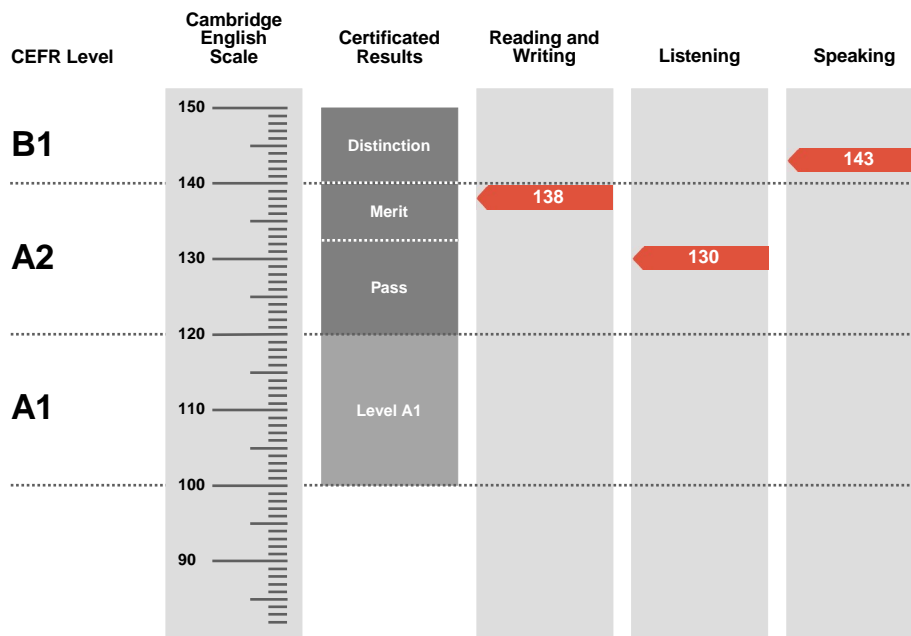

**Pass With Merit**

Overall Score

**137**

CEFR Level

**A2**

Key is an examination targeted at Level A2 in the Council of Europe's Common European Framework of Reference.

Candidates achieving a Pass with Distinction (between 140 and 150 on the Cambridge English Scale) receive a certificate stating that they have demonstrated ability at Level B1. Candidates achieving Pass with Merit or Pass (between 120 and 139 on the Cambridge English Scale) receive a certificate at Level A2.