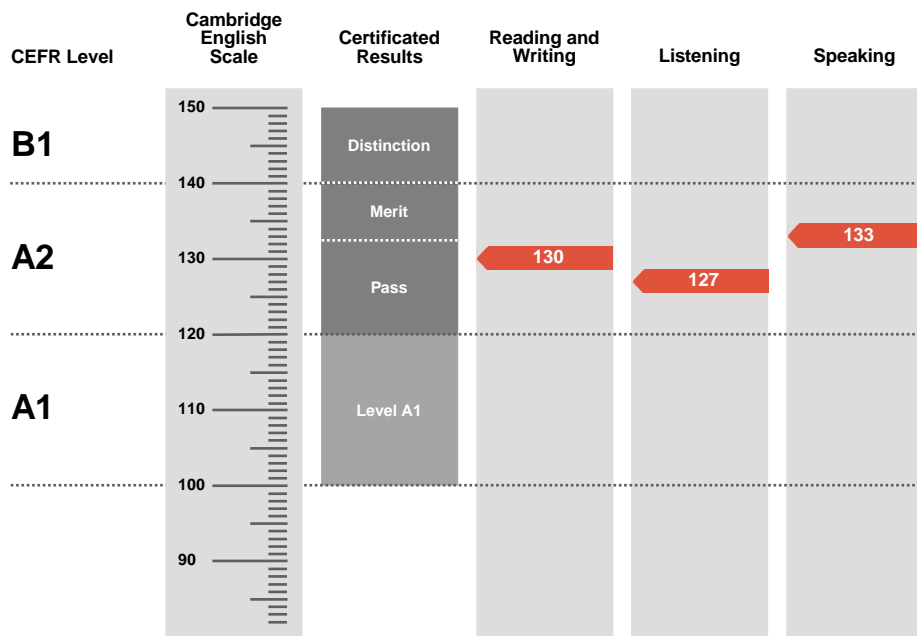

**Pass**

Overall Score

**130**

CEFR Level

**A2**

Key is an examination targeted at Level A2 in the Council of Europe's Common European Framework of Reference.

Candidates achieving a Pass with Distinction (between 140 and 150 on the Cambridge English Scale) receive a certificate stating that they have demonstrated ability at Level B1. Candidates achieving Pass with Merit or Pass (between 120 and 139 on the Cambridge English Scale) receive a certificate at Level A2.