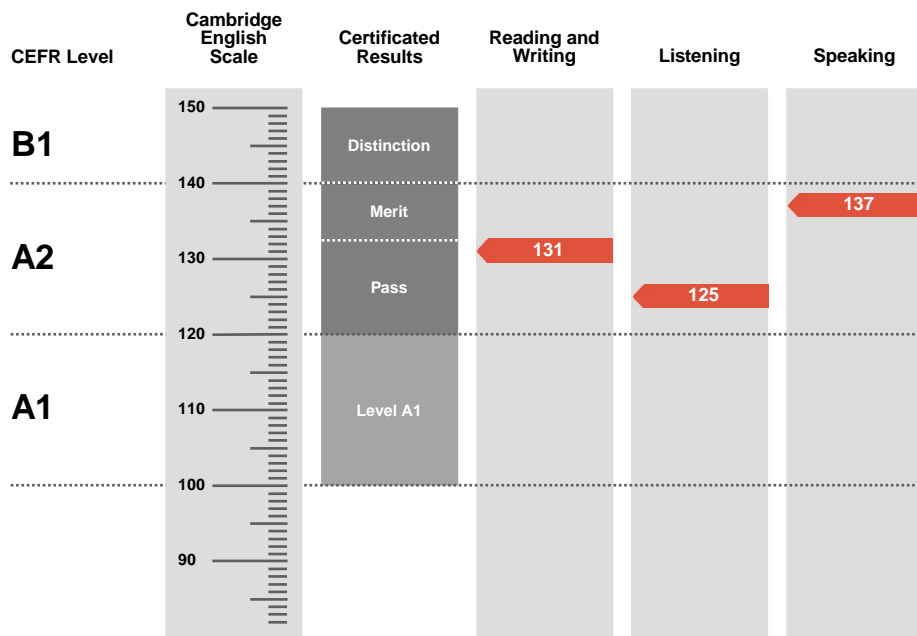

Candidates whose performance is below Level A2, but falls within Level A1 (between 100 and 119 on the Cambridge English Scale), receive a certificate stating that they have demonstrated ability at Level A1.

**Pass**

Overall Score

**131**

CEFR Level

**A2**

Key is an examination targeted at Level A2 in the Council of Europe's Common European Framework of Reference.

Candidates achieving a Pass with Distinction (between 140 and 150 on the Cambridge English Scale) receive a certificate stating that they have demonstrated ability at Level B1. Candidates achieving Pass with Merit or Pass (between 120 and 139 on the Cambridge English Scale) receive a certificate at Level A2.