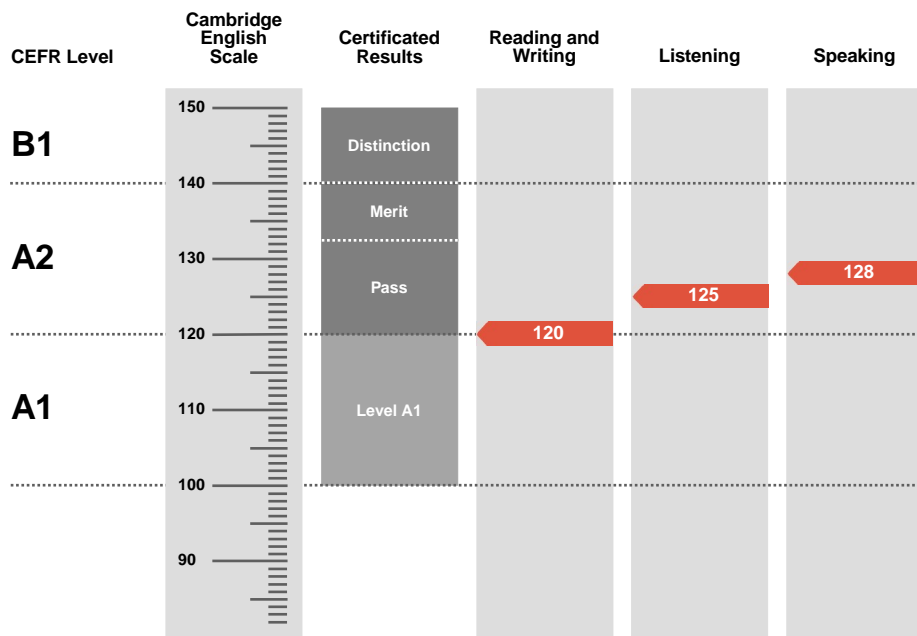

**Pass**

Overall Score

**123**

CEFR Level

**A2**

Key is an examination targeted at Level A2 in the Council of Europe's Common European Framework of Reference.

Candidates achieving a Pass with Distinction (between 140 and 150 on the Cambridge English Scale) receive a certificate stating that they have demonstrated ability at Level B1. Candidates achieving Pass with Merit or Pass (between 120 and 139 on the Cambridge English Scale) receive a certificate at Level A2.