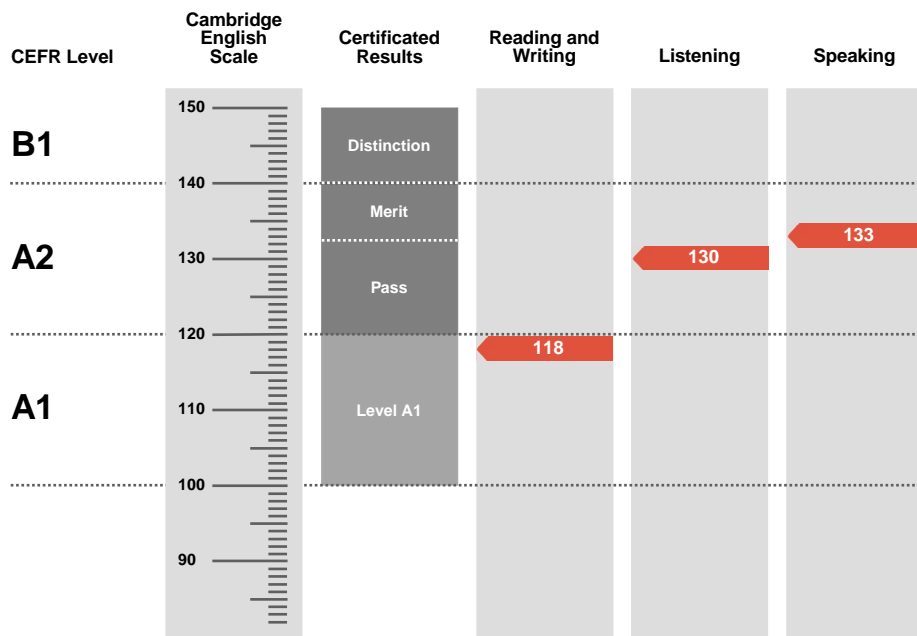

**Pass**

Overall Score

**125**

CEFR Level

**A2**

Key is an examination targeted at Level A2 in the Council of Europe's Common European Framework of Reference.

Candidates achieving a Pass with Distinction (between 140 and 150 on the Cambridge English Scale) receive a certificate stating that they have demonstrated ability at Level B1. Candidates achieving Pass with Merit or Pass (between 120 and 139 on the Cambridge English Scale) receive a certificate at Level A2.