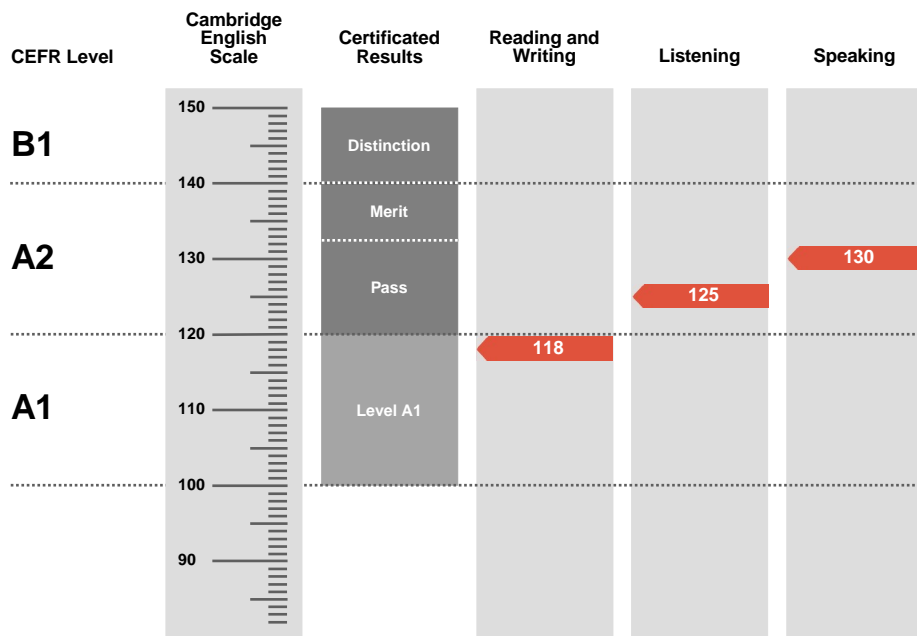

**Pass**

Overall Score

**123**

CEFR Level

**A2**

Key is an examination targeted at Level A2 in the Council of Europe's Common European Framework of Reference.

Candidates achieving a Pass with Distinction (between 140 and 150 on the Cambridge English Scale) receive a certificate stating that they have demonstrated ability at Level B1. Candidates achieving Pass with Merit or Pass (between 120 and 139 on the Cambridge English Scale) receive a certificate at Level A2.