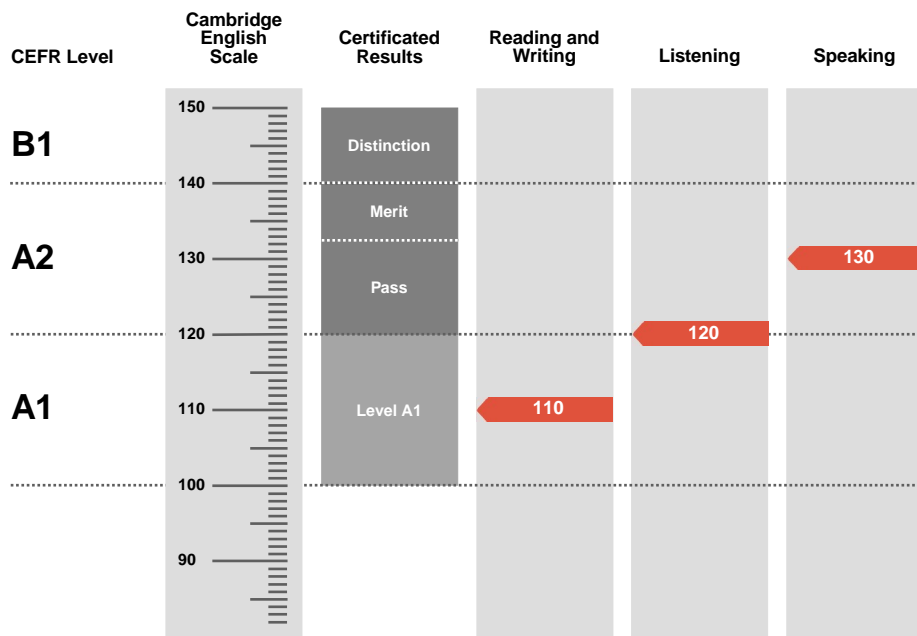

**Council of Europe  
Level A1**

Overall Score

**118**

CEFR Level

**A1**

Key is an examination targeted at Level A2 in the Council of Europe's Common European Framework of Reference.

Candidates achieving a Pass with Distinction (between 140 and 150 on the Cambridge English Scale) receive a certificate stating that they have demonstrated ability at Level B1. Candidates achieving Pass with Merit or Pass (between 120 and 139 on the Cambridge English Scale) receive a certificate at Level A2.