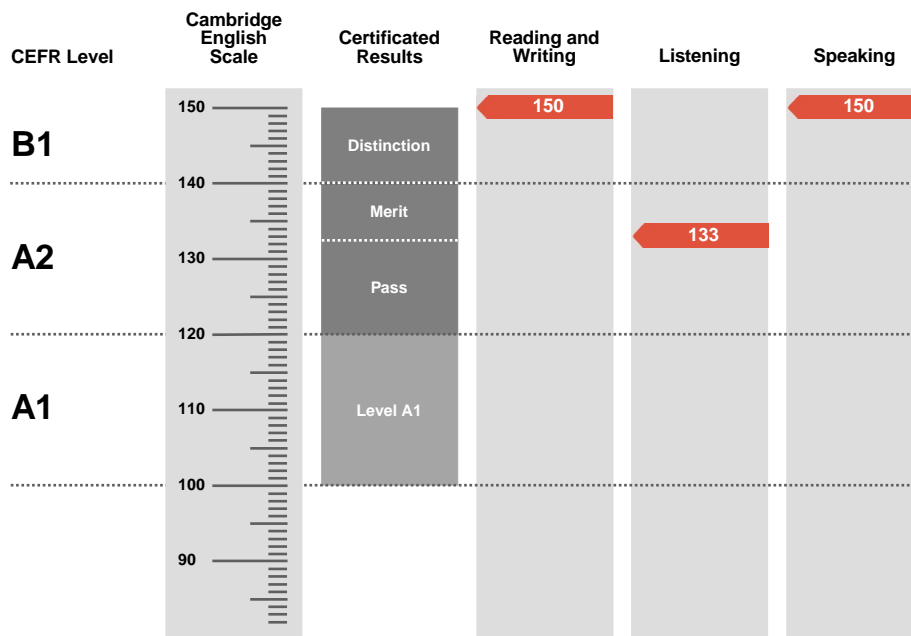

**Pass With Distinction**

Overall Score

**146**

CEFR Level

**B1**

Key is an examination targeted at Level A2 in the Council of Europe's Common European Framework of Reference.

Candidates achieving a Pass with Distinction (between 140 and 150 on the Cambridge English Scale) receive a certificate stating that they have demonstrated ability at Level B1. Candidates achieving Pass with Merit or Pass (between 120 and 139 on the Cambridge English Scale) receive a certificate at Level A2.