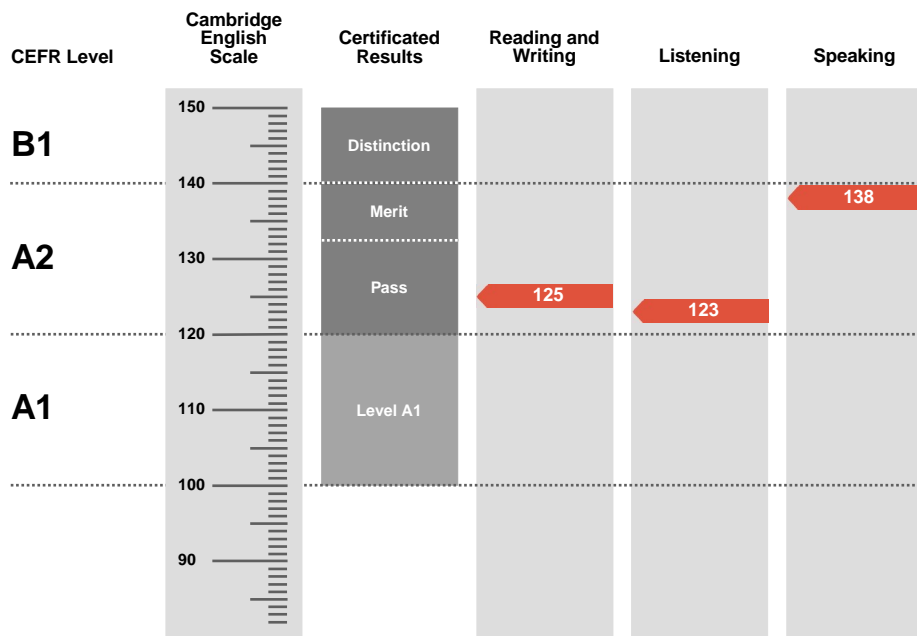

**Pass**

Overall Score

**128**

CEFR Level

**A2**

Key is an examination targeted at Level A2 in the Council of Europe's Common European Framework of Reference.

Candidates achieving a Pass with Distinction (between 140 and 150 on the Cambridge English Scale) receive a certificate stating that they have demonstrated ability at Level B1. Candidates achieving Pass with Merit or Pass (between 120 and 139 on the Cambridge English Scale) receive a certificate at Level A2.