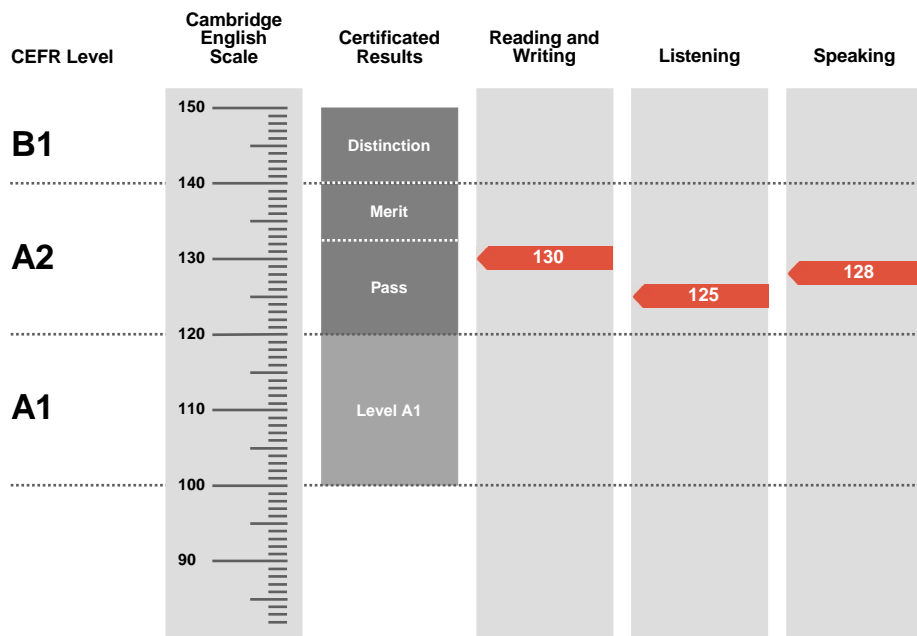

**Pass**

Overall Score

**128**

CEFR Level

**A2**

Key is an examination targeted at Level A2 in the Council of Europe's Common European Framework of Reference.

Candidates achieving a Pass with Distinction (between 140 and 150 on the Cambridge English Scale) receive a certificate stating that they have demonstrated ability at Level B1. Candidates achieving Pass with Merit or Pass (between 120 and 139 on the Cambridge English Scale) receive a certificate at Level A2.