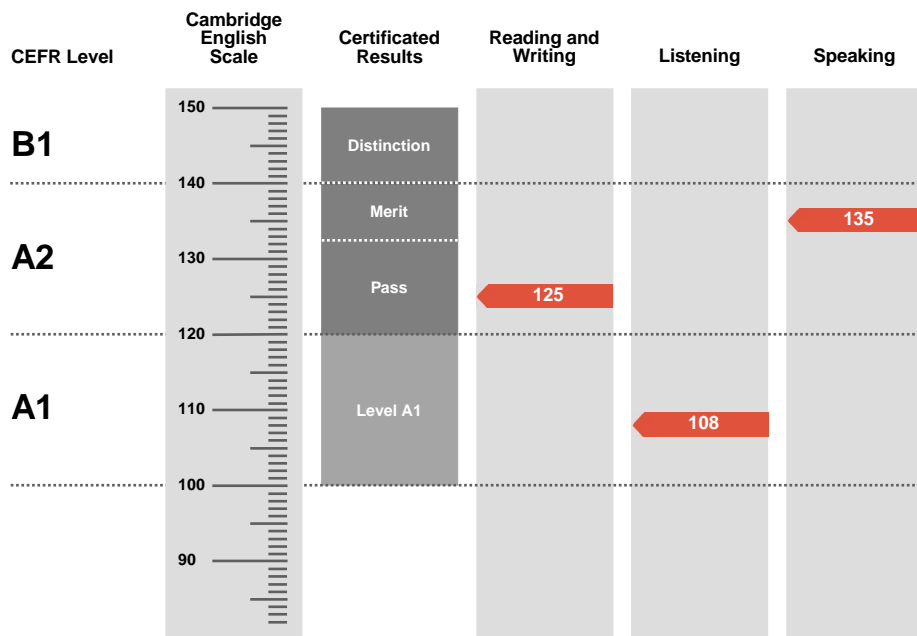

**Pass**

Overall Score

**123**

CEFR Level

**A2**

Key is an examination targeted at Level A2 in the Council of Europe's Common European Framework of Reference.

Candidates achieving a Pass with Distinction (between 140 and 150 on the Cambridge English Scale) receive a certificate stating that they have demonstrated ability at Level B1. Candidates achieving Pass with Merit or Pass (between 120 and 139 on the Cambridge English Scale) receive a certificate at Level A2.