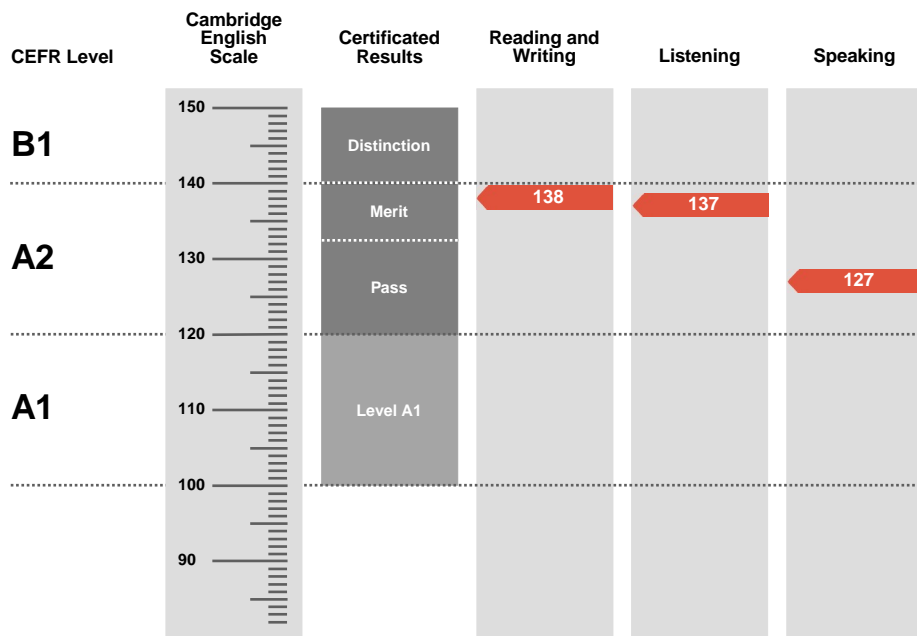

**Pass With Merit**

Overall Score

**135**

CEFR Level

**A2**

Key is an examination targeted at Level A2 in the Council of Europe's Common European Framework of Reference.

Candidates achieving a Pass with Distinction (between 140 and 150 on the Cambridge English Scale) receive a certificate stating that they have demonstrated ability at Level B1. Candidates achieving Pass with Merit or Pass (between 120 and 139 on the Cambridge English Scale) receive a certificate at Level A2.

Candidates whose performance is below Level A2, but falls within Level A1 (between 100 and 119 on the Cambridge English Scale), receive a certificate stating that they have demonstrated ability at Level A1.